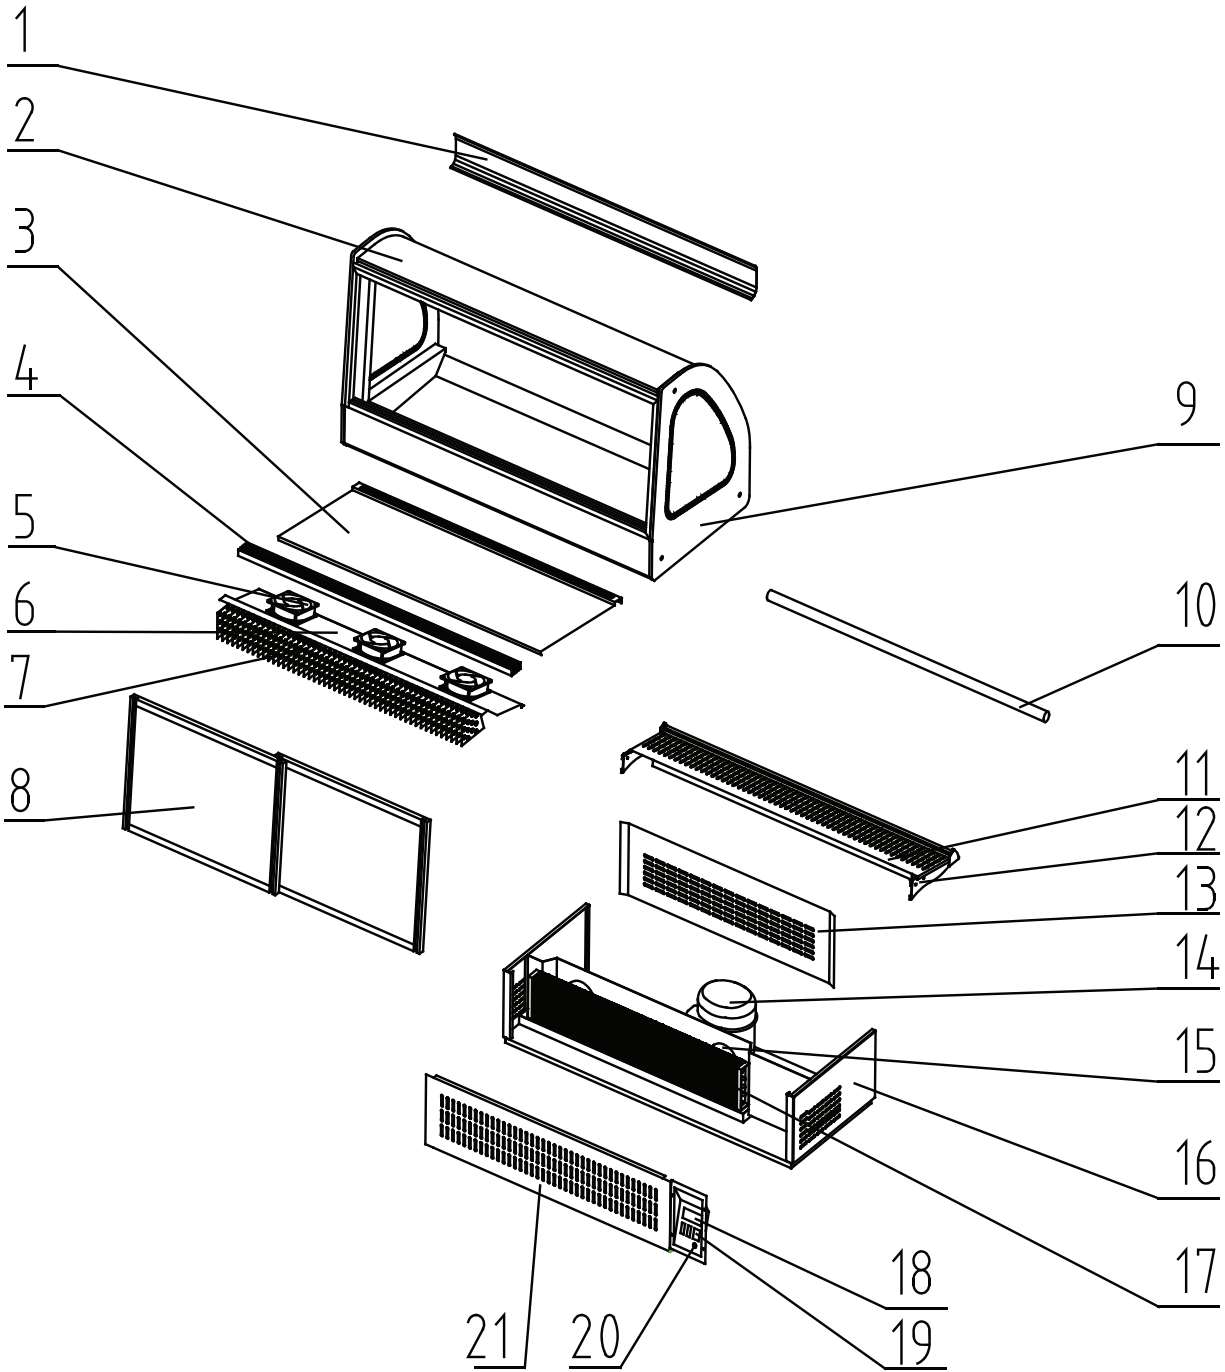

Parts Breakdown

Model RS-CN-0173 36514

Parts Breakdown

Model RS-CN-0173 36514

Item No.	Description	Position	Item No.	Description	Position	Item No.	Description	Position
73949	Front Decoration Panel for 36514	1	31663	Left Side Glass for 36514	9	31672	Decoration Right Panel for 36514	16-A
73950	Front Curved Glass for 36514	2	65051	Right Side Glass for 36514	9-A	73962	Condenser for 36514	17
73951	Bottom Shelf for 36514	3	28409	Light for 36514	10	31682	Digital Thermostat for 36514	18
73952	Rear Stainless Steel Air Grill for 36514	4	73958	Top Shelf for 36514	11	28022	Main Switch for 36514	19
31693	Evaporator Fan Motor for 36514	5	73959	Top Shelf Bracket for 36514	12	28023	Small Switch for 36514	19-A
73953	Evaporator Rack for 36514	6	73960	Front Bottom Panel for 36514	13	28378	Control Panel for 36514	20
73954	Evaporator for 36514	7	73961	Compressor for 36514	14	73963	Back Panel for 36514	21
73955	Left Sliding Door for 36514	8	73889	Evaporator Fan Motor for 36514	15			
73956	Right Sliding Door for 36514	8-A	31671	Decoration Left Panel for 36514	16			